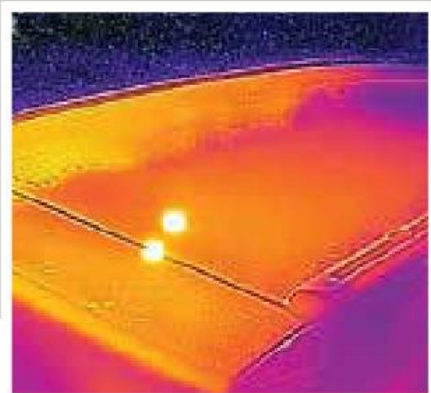

GROMA 247
Brandfrüherkennung - 24 Stunden - 7 Tage die Woche.